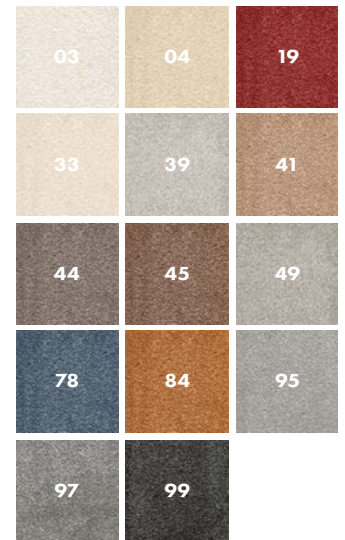

## SENSATION 03 - ERMINE

SSNwTA03

PROPERTY	DESCRIPTION
Widths (m)	4,0/5,0
Backing	FusionBac
Texture	Frisé
Pile composition	100% Polyamide (Nylon)
Aspect	Plain color/speckled
Pattern repeating every L*W (cm)	
Domestic use	Intensive: bedroom, guest room, living, dining, hobby, office, study, entrance, hallway
Commercial use	Light: hotel room, hotel suite
Pile height (mm)	10,0
Total height	12,5
Budget	-

AVAILABLE IN 14 COLOURS

SUITED FOR

01

ASSOCIATED WEAVERS

Weverijstraat 1, 9600 Ronse, Belgium

T +32 55 230 211 · E info@sensualite.eu · W www.sensualite.eu